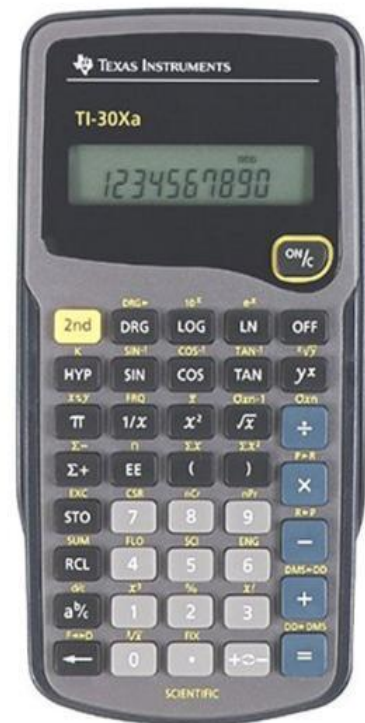

CALCULATORS FOR USE IN APPRENTICESHIP AND INDUSTRY TRAINING EXAMS

IMPORTANT

Due to increasing concerns about the security of exams, the Industry Training Authority now supplies all exam candidates with a calculator for a certification (IPSE and CofQ) exam. Calculators will be distributed based on the trade of the exam.

Personal calculators are not permitted for Certification (IPSE and CofQ) exams. No exceptions will be made.

The Texas Instrument TI-30Xa calculator is a scientific model as shown here.

The TI-30Xa provides all the basic and scientific functions required for trade exams. Instructions on the use of the various functions are provided below.

Calculator Use Instructions

Note: To switch from the number or symbol on a black button to the yellow function above the button, press the **2nd** key.

Basic example,

18 multiplied by 3.6	1	8	x	3	.	6	%
Percent e.g., 7% of 96	9	6	x	7	2nd	2	
Fractions e.g., 2/3 + 1/4	2	a^b/c	3	+	1	a^b/c	4
Trigonometry e.g., sine of 35⁰	3	5	sin				
Square Root e.g., root of 49	4	9	√x